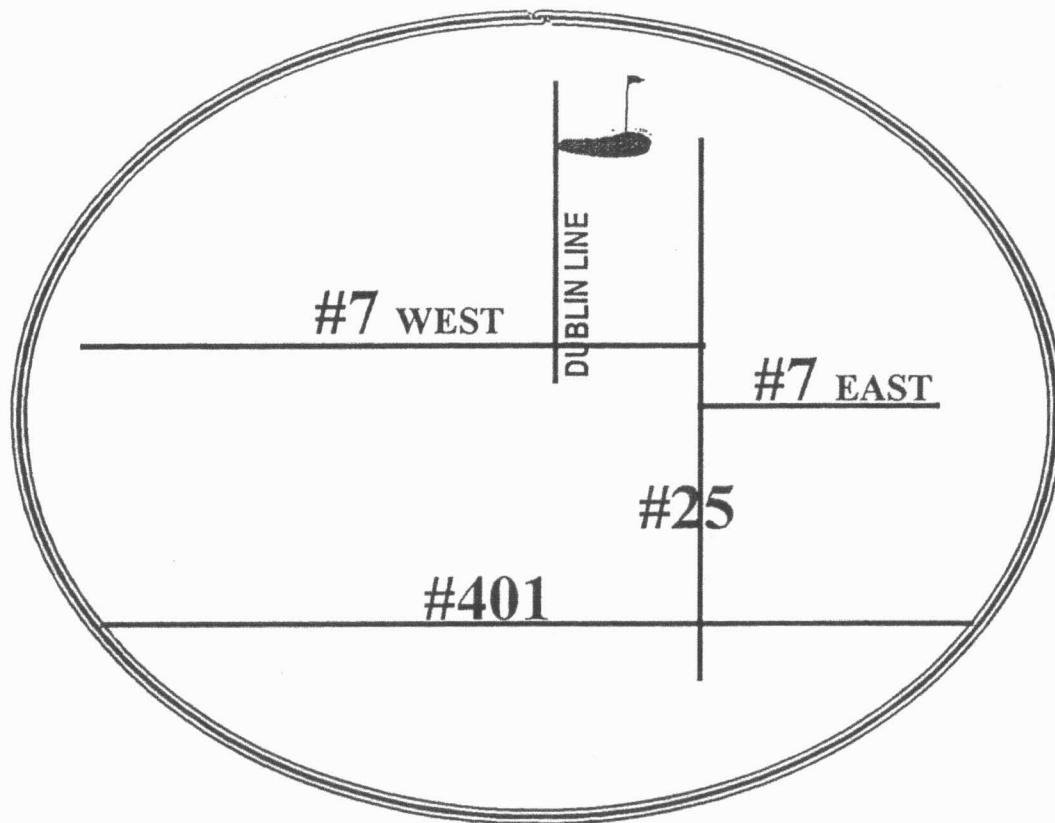

ACTON GOLF CLUB

4955 Dublin Line, Acton, ON L7J 2M2

519-853-0631

FROM TORONTO

- Take 401 west to Hwy 25 north
- Follow Hwy 25 north to Acton
- Turn left on Hwy #7 west
- Turn right on Dublin Line
- Entrance is 3 km north of #7 on right side of road

FROM KITCHENER/GUELPH

- Take Hwy 7 east towards Acton
- Turn left on Dublin Line
- Entrance is 3 km north of #7 on right side of road

GOLFNORTH

1-888-833-8787

www.golfnorth.ca